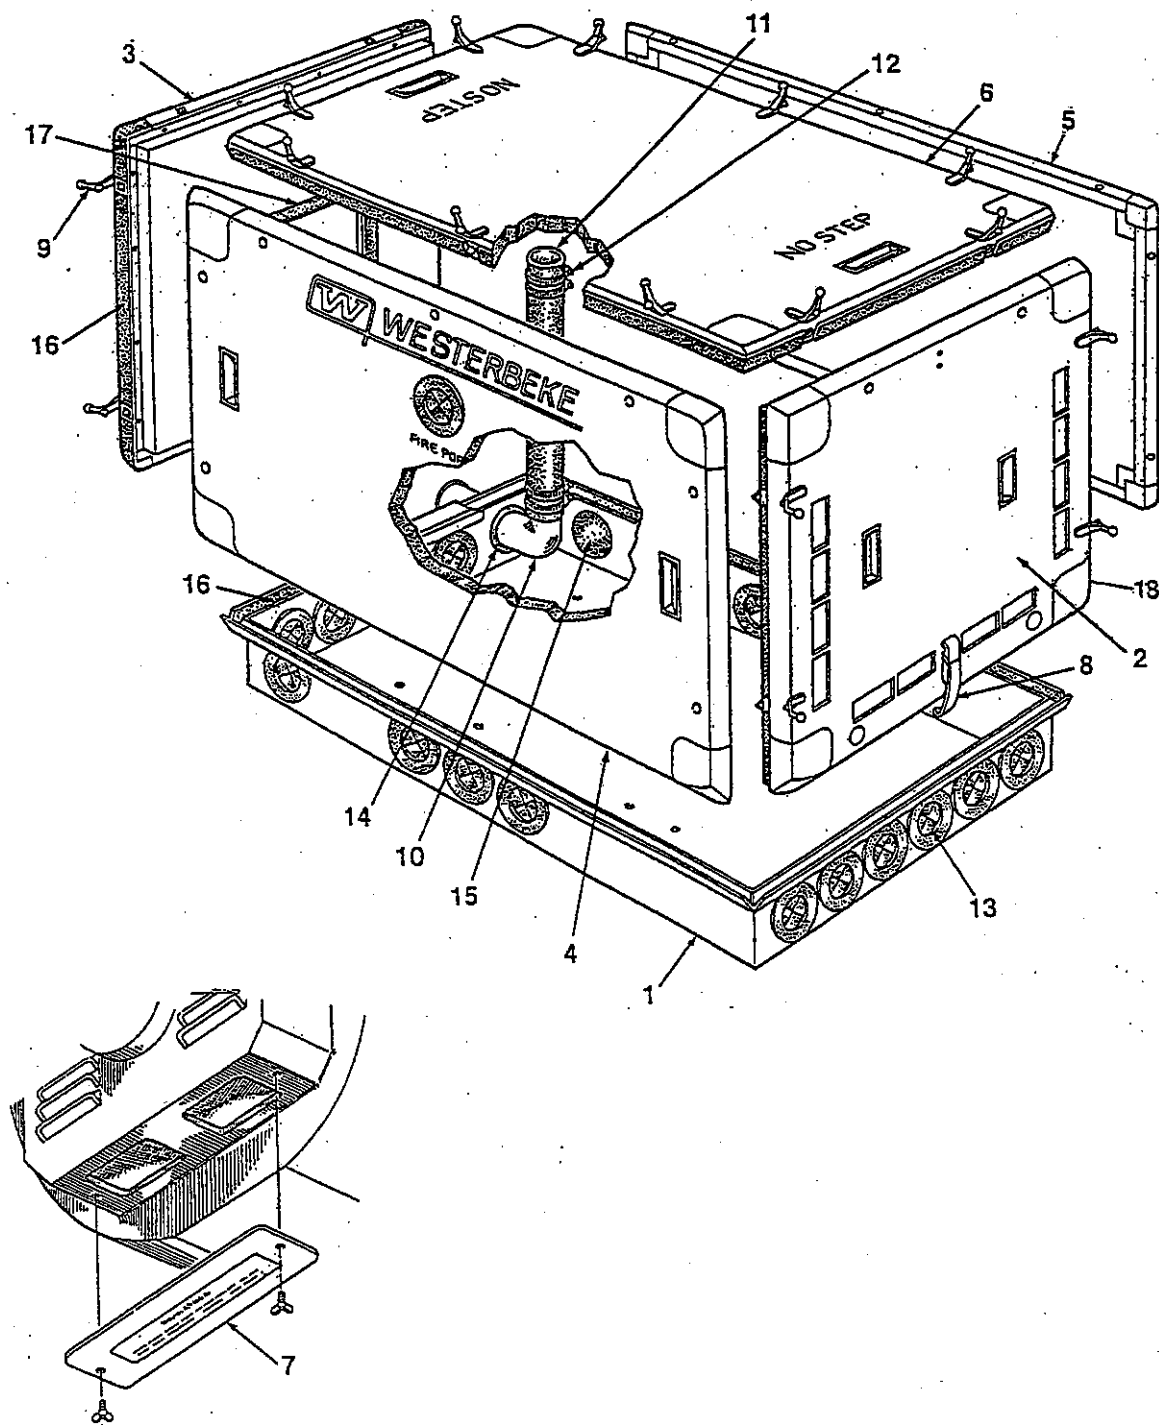

# SOUNDGUARD ASSEMBLY - 12.5 BTDB- 15.0 BTDC

## SOUNDGUARD ASSEMBLY - 12.5 BTDB- 15.0 BTDC

Reference #	Part #	Part Name	Remarks	Quantity
1	043446	BASE	SOUNDGUARD	1
2	043448	PANEL	SOUNDGUARD FRONT	1
3	043449	PANEL	SOUNDGUARD REAR	1
4	047642	PANEL	SOUNDGUARD SERVICE SIDE	1
5	043445	PANEL	SOUNDGUARD SIDE	1
6	043447	PANEL	SOUNDGUARD TOP	1
7	037298	COVER KIT	BOTTOM OF GENSET VENT- INCL. SCREWS	1
8	044080	CLASP		2
9	043775	LATCH	NEOPRENE	18
10	046729	ELBOW	EXHAUST OUTLET 70 DEG	1
11	030901	HOSE	2" WIRE INSERTED - INCHES REQUIRED	19
12	011411	CLAMP	HOSE 32	4
13	039498	BUSHING	2.5 INCH HOLE	16
14	042782	GROMMET	SOUNDGUARD BASE EXHAUST ELBOW	1
15	044065	PLUG	BUTTON	1
16	043248	GASKET	PANEL EDGE SEAL - INCHES REQUIRED	66
17	043574	GASKET	NEOPRENE - INCHES REQUIRED	32
18	042638	CORNER	PANEL	20